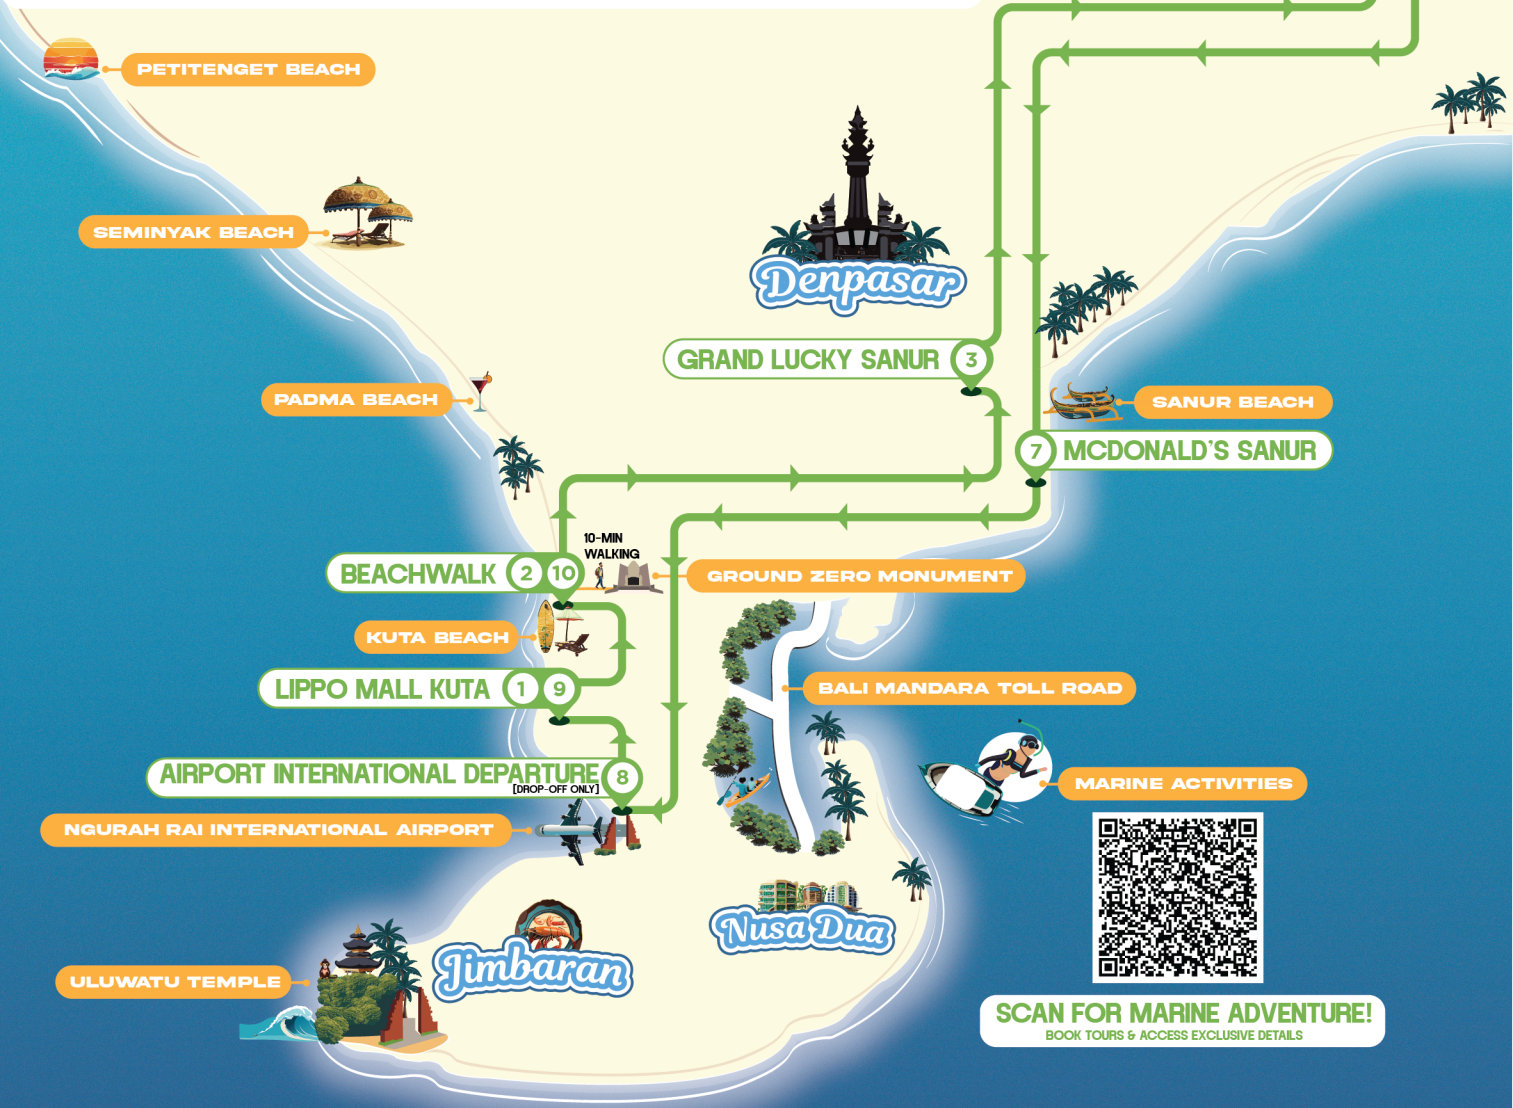

ROUTE MAP & TIME SCHEDULE

From 1st January 2024

KUTA → UBUD

AREA	BUS STOP	1 ST BUS	2 ND BUS
KUTA	① LIPPO MALL KUTA	08:00	14:00
	② BEACHWALK	08:05	14:05
SANUR	③ GRAND LUCKY SANUR	08:35	14:40
UBUD	④ COCO SUPERMARKET	09:35	15:50
	⑤ PURI LUKISAN MUSEUM	09:45	16:00

UBUD → KUTA

AREA	BUS STOP	1 ST BUS	2 ND BUS
UBUD	⑥ PURI LUKISAN MUSEUM	11:00	17:00
SANUR	⑦ MC DONALDS SANUR	12:10	18:10
KUTA	⑧ AIRPORT INTERNATIONAL DEPARTURE	12:50	18:50
	⑨ LIPPO MALL KUTA	12:55	18:55
	⑩ BEACHWALK	13:00	19:00

SCAN FOR MARINE ADVENTURE!
BOOK TOURS & ACCESS EXCLUSIVE DETAILS